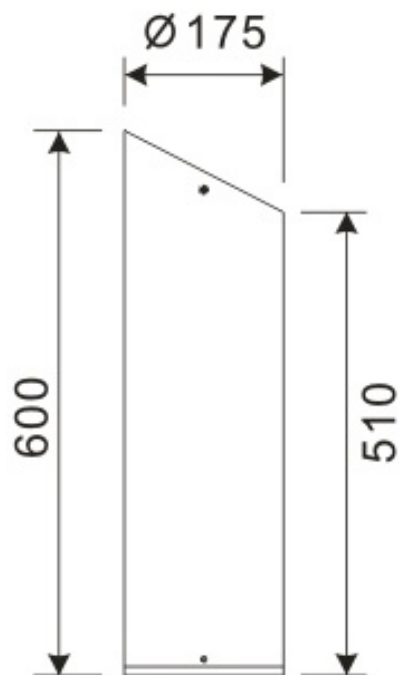

# LED Exterior Lighting – LR-E00028

Model No.	LR-E00028
LED Type	CREE XRE
LED Q'TY.	15
Beam Angle	30°
Minimum luminous flux(lm)	1350
Voltage	120V
LED Watt	15W
Environmental Temperature	- 20~60°C
Environmental Humidity	0%-95%
Safety Class	I
Safety Type	IP65
Material	Aluminium
Driver	Included